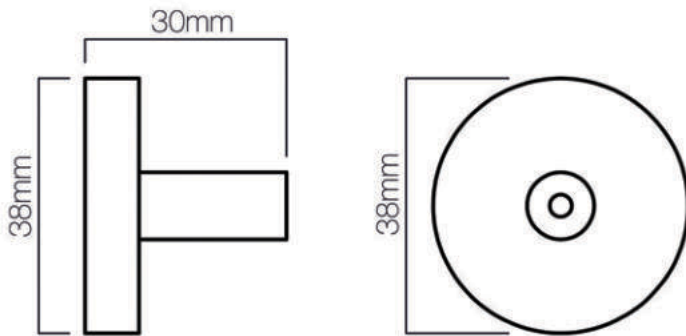

SPECIFICATION

INCLUSIONS

- 1 x M4 * 25mm SCREW
- 1 x M4 * 40mm SCREW
- 1 x M4 SPRING WASHER

FINISHES AND SKU NUMBER

BRASS		KP - 18002 - BR - 38.30 - SB
MATT BLACK		KP - 18002 - BR - 38.30 - MB
BRONZE		KP - 18002 - BR - 38.30 - B
NICKEL		KP - 18002 - BR - 38.30 - N
TUMBLED NICKEL		KP - 18002 - BR - 38.30 - TN
TUMBLED BRASS		KP - 18002 - BR - 38.30 - TB
WHITE		KP - 18002 - BR - 38.30 - W
ANTIQUE BRONZE		KP - 18002 - BR - 38.30 - AB
AGED BRASS		KP - 18002 - BR - 38.30 - AG