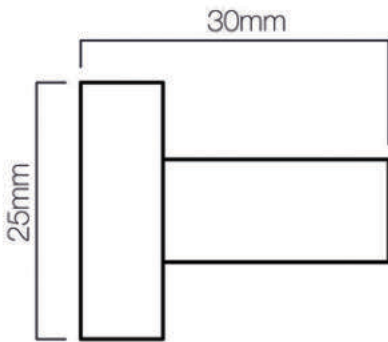

SPECIFICATION

INCLUSIONS

- 1 x M4 * 25mm SCREW
- 1 x M4 * 40mm SCREW
- 1 x M4 SPRING WASHER

FINISHES AND SKU NUMBER

BRASS		KP - 18002 - BR - 25.30 - SB
MATT BLACK		KP - 18002 - BR - 25.30 - MB
BRONZE		KP - 18002 - BR - 25.30 - B
NICKEL		KP - 18002 - BR - 25.30 - N
TUMBLED NICKEL		KP - 18002 - BR - 25.30 - TN
TUMBLED BRASS		KP - 18002 - BR - 25.30 - TB
WHITE		KP - 18002 - BR - 25.30 - W
ANTIQUÉ BRONZE		KP - 18002 - BR - 25.30 - AB
AGED BRASS		KP - 18002 - BR - 25.30 - AG