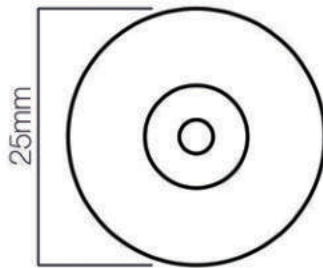

SPECIFICATION

INCLUSIONS

- 1 x M4 * 25mm SCREW
- 1 x M4 * 40mm SCREW
- 1 x M4 SPRING WASHER

FINISHES AND SKU NUMBER

BRASS		KP - 18002 - BR - 25.30 - SB
MATT BLACK		KP - 18002 - BR - 25.30 - MB
BRONZE		KP - 18002 - BR - 25.30 - B
NICKEL		KP - 18002 - BR - 25.30 - N
TUMBLED NICKEL		KP - 18002 - BR - 25.30 - TN
TUMBLED BRASS		KP - 18002 - BR - 25.30 - TB
WHITE		KP - 18002 - BR - 25.30 - W
ANTIQUÉ BRONZE		KP - 18002 - BR - 25.30 - AB
AGED BRASS		KP - 18002 - BR - 25.30 - AG