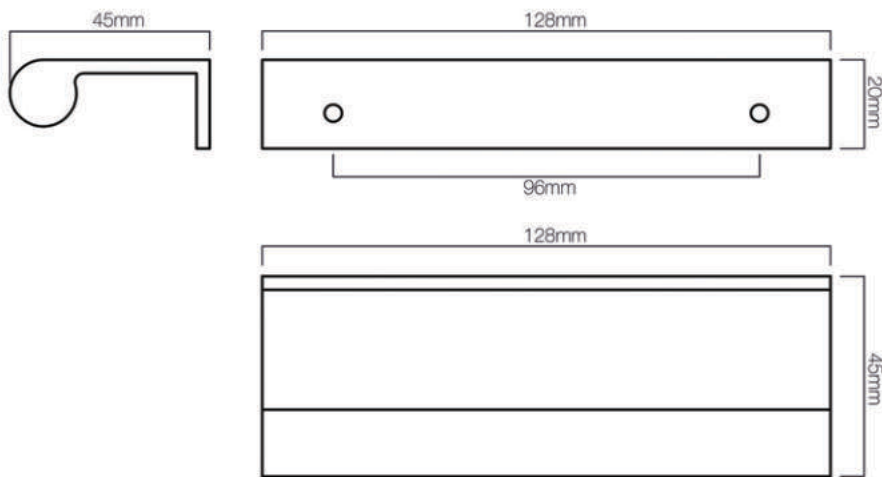

## SPECIFICATION

## INCLUSIONS

2 x 2ga \* 15mm TIMBER SCREW  
 2 x 2ga \* 20mm TIMBER SCREW