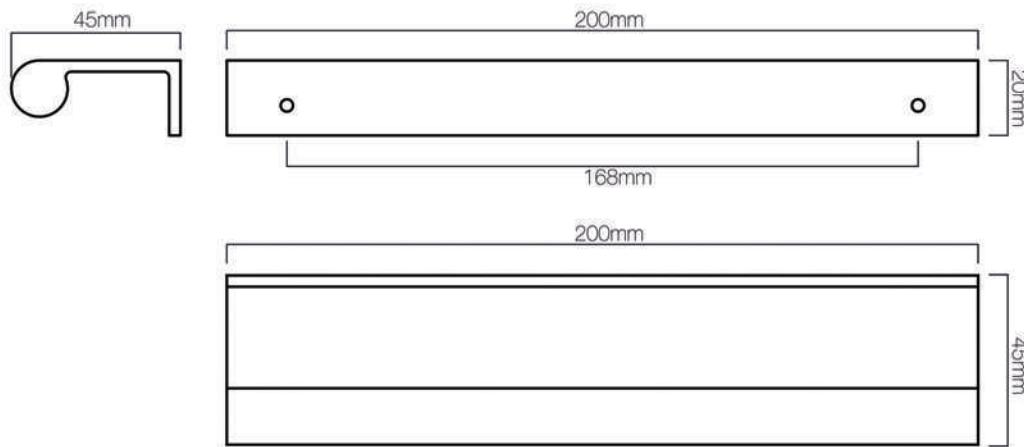

KIPP

DUNE

PULL - MEDIUM

SPECIFICATION

INCLUSIONS

2 x 2ga * 15mm TIMBER SCREW
2 x 2ga * 20mm TIMBER SCREW

FINISHES AND SKU NUMBER

BRASS	●	KP - 25003 - BR - 168.200 - SB
MATT BLACK	●	KP - 25003 - BR - 168.200 - MB
BRONZE	●	KP - 25003 - BR - 168.200 - B
NICKEL	●	KP - 25003 - BR - 168.200 - N
TUMBLED NICKEL	●	KP - 25003 - BR - 168.200 - TN
TUMBLED BRASS	●	KP - 25003 - BR - 168.200 - TB
WHITE	●	KP - 25003 - BR - 168.200 - W
ANTIQUÉ BRONZE	●	KP - 25003 - BR - 168.200 - AB
AGED BRASS	●	KP - 25003 - BR - 168.200 - AG