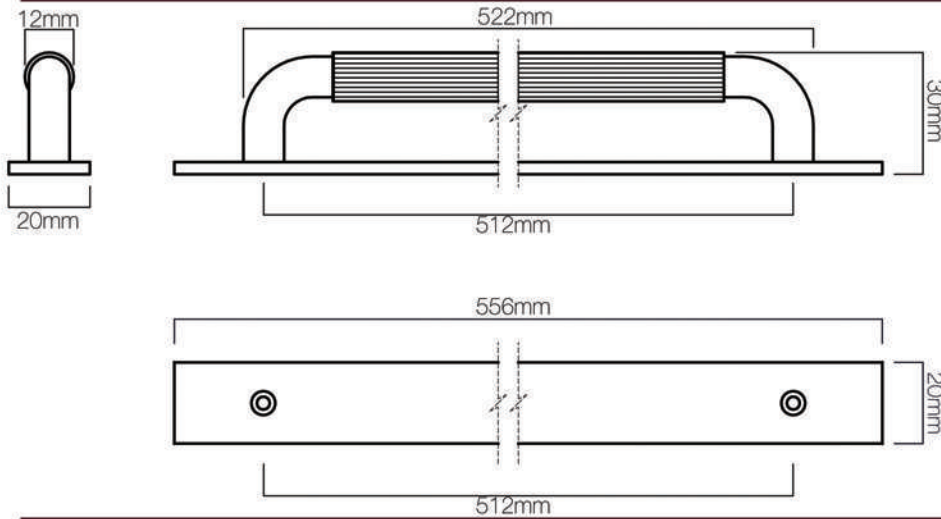

## SPECIFICATION

## INCLUSIONS

- 2 x M5 \* 25mm SCREW
- 2 x M5 \* 40mm SCREW
- 2 x M5 SPRING WASHER