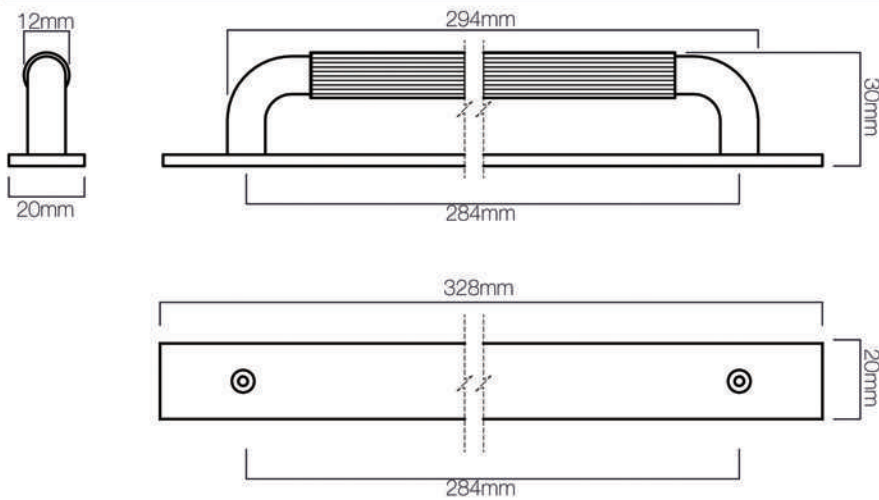

## SPECIFICATION

## INCLUSIONS

2 x M5 \* 25mm SCREW  
 2 x M5 \* 40mm SCREW  
 2 x M5 SPRING WASHER