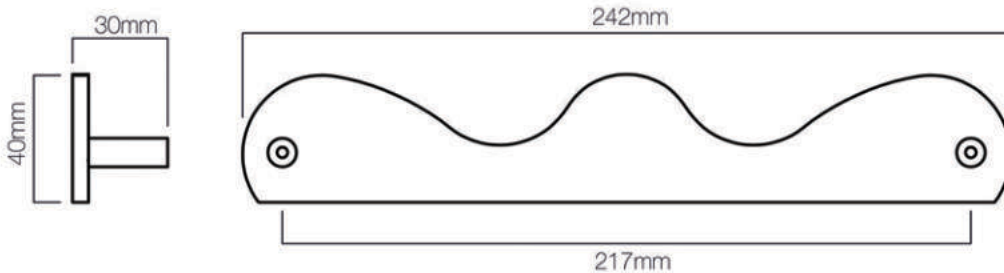

KIPP

KASA

PULL - LARGE

SPECIFICATION

INCLUSIONS

2 x M5 * 25mm SCREW
2 x M5 * 40mm SCREW
2 x M5 SPRING WASHER

FINISHES AND SKU NUMBER

BRASS	●	KP - 25001 - BR - 217.242 - SB
MATT BLACK	●	KP - 25001 - BR - 217.242 - MB
BRONZE	●	KP - 25001 - BR - 217.242 - B
NICKEL	●	KP - 25001 - BR - 217.242 - N
TUMBLED NICKEL	●	KP - 25001 - BR - 217.242 - TN
TUMBLED BRASS	●	KP - 25001 - BR - 217.242 - TB
WHITE	●	KP - 25001 - BR - 217.242 - W
ANTIQUÉ BRONZE	●	KP - 25001 - BR - 217.242 - AB
AGED BRASS	●	KP - 25001 - BR - 217.242 - AG