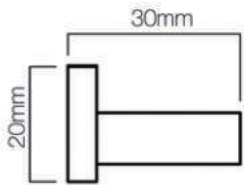

SPECIFICATION

INCLUSIONS

2 x M5 * 25mm SCREW
 2 x M5 * 40mm SCREW
 2 x M5 SPRING WASHER

FINISHES AND SKU NUMBER

BRASS		KP - 25001 - BR - 96.121 - SB
MATT BLACK		KP - 25001 - BR - 96.121 - MB
BRONZE		KP - 25001 - BR - 96.121 - B
NICKEL		KP - 25001 - BR - 96.121 - N
TUMBLED NICKEL		KP - 25001 - BR - 96.121 - TN
TUMBLED BRASS		KP - 25001 - BR - 96.121 - TB
WHITE		KP - 25001 - BR - 96.121 - W
ANTIQUÉ BRONZE		KP - 25001 - BR - 96.121 - AB
AGED BRASS		KP - 25001 - BR - 96.121 - AG