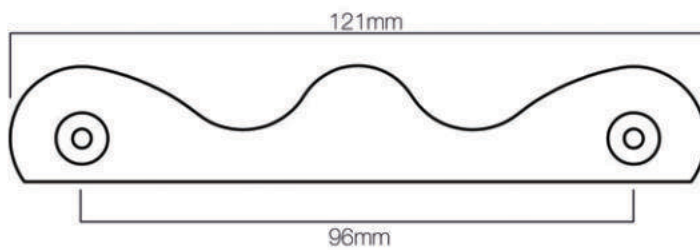

SPECIFICATION

INCLUSIONS

2 x M5 * 25mm SCREW
 2 x M5 * 40mm SCREW
 2 x M5 SPRING WASHER

FINISHES AND SKU NUMBER

BRASS		KP - 25001 - BR - 96.121 - SB
MATT BLACK		KP - 25001 - BR - 96.121 - MB
BRONZE		KP - 25001 - BR - 96.121 - B
NICKEL		KP - 25001 - BR - 96.121 - N
TUMBLED NICKEL		KP - 25001 - BR - 96.121 - TN
TUMBLED BRASS		KP - 25001 - BR - 96.121 - TB
WHITE		KP - 25001 - BR - 96.121 - W
ANTIQUÉ BRONZE		KP - 25001 - BR - 96.121 - AB
AGED BRASS		KP - 25001 - BR - 96.121 - AG