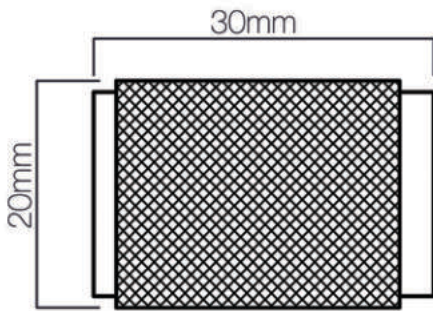

SPECIFICATION

INCLUSIONS

1 x M4 * 25mm SCREW
 1 x M4 * 40mm SCREW
 1 x M4 SPRING WASHER

FINISHES AND SKU NUMBER

| | | |
|----------------|---|-------------------------------|
| BRASS |  | KP - 18193K - BR - 20.30 - SB |
| MATT BLACK |  | KP - 18193K - BR - 20.30 - MB |
| BRONZE |  | KP - 18193K - BR - 20.30 - B |
| NICKEL |  | KP - 18193K - BR - 20.30 - N |
| TUMBLED NICKEL |  | KP - 18193K - BR - 20.30 - TN |
| TUMBLED BRASS |  | KP - 18193K - BR - 20.30 - TB |
| WHITE |  | KP - 18193K - BR - 20.30 - W |
| ANTIQU BRONZE |  | KP - 18193K - BR - 20.30 - AB |
| AGED BRASS |  | KP - 18193K - BR - 20.30 - AG |