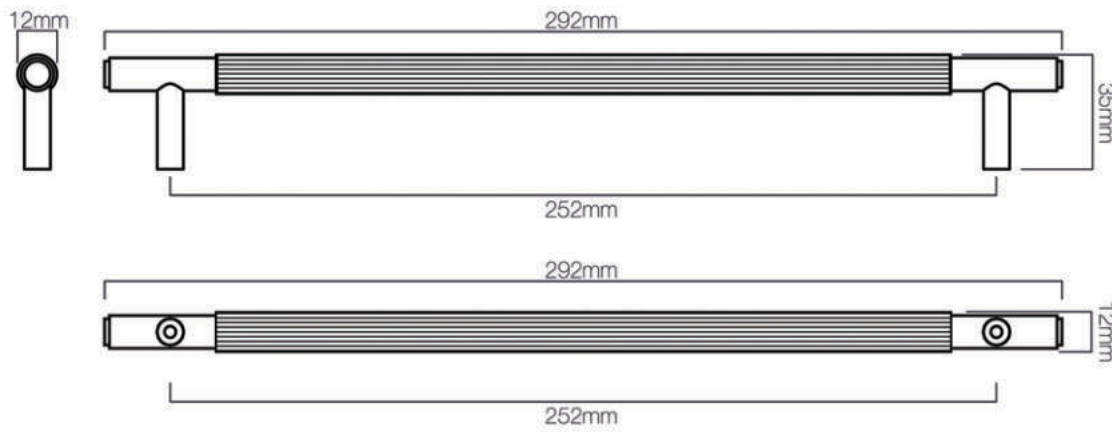

## SPECIFICATION

## INCLUSIONS

2 x M4 \* 25mm SCREW  
 2 x M4 \* 40mm SCREW  
 2 x M4 SPRING WASHER