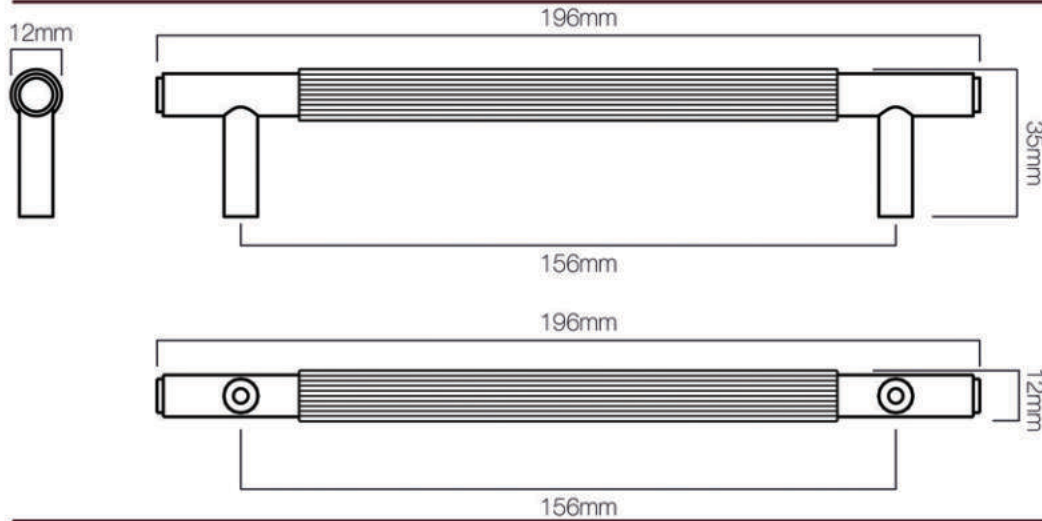

## SPECIFICATION

## INCLUSIONS

2 x M4 \* 25mm SCREW  
 2 x M4 \* 40mm SCREW  
 2 x M4 SPRING WASHER