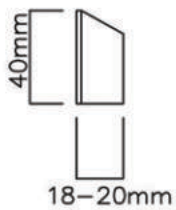

## INCLUSIONS

4 x M6 \* 25mm HEX SCREW  
4 x M6 \* 40mm HEX SCREW