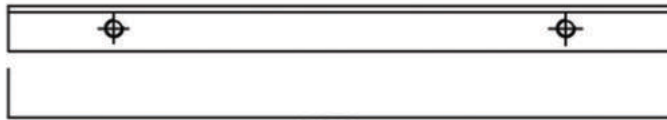

## INCLUSIONS

4 x M6 \* 25mm HEX SCREW  
4 x M6 \* 40mm HEX SCREW