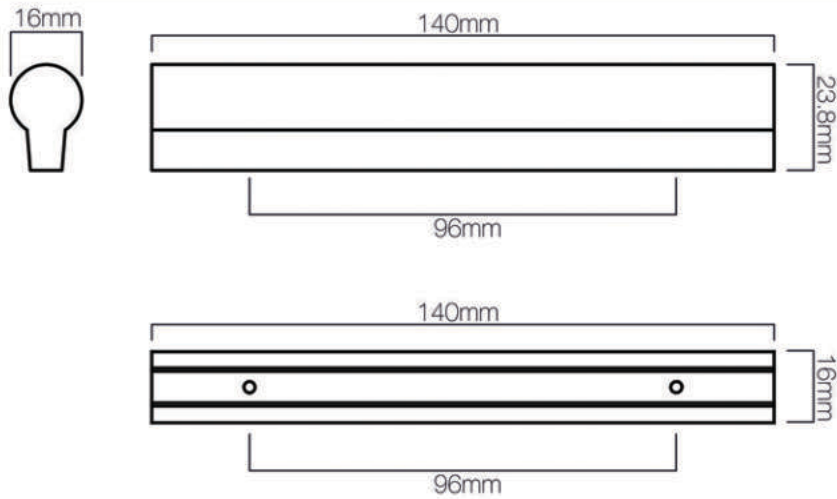

## SPECIFICATION

## INCLUSIONS

2 x M5 \* 25mm SCREW  
 2 x M5 \* 40mm SCREW  
 2 x M5 SPRING WASHER